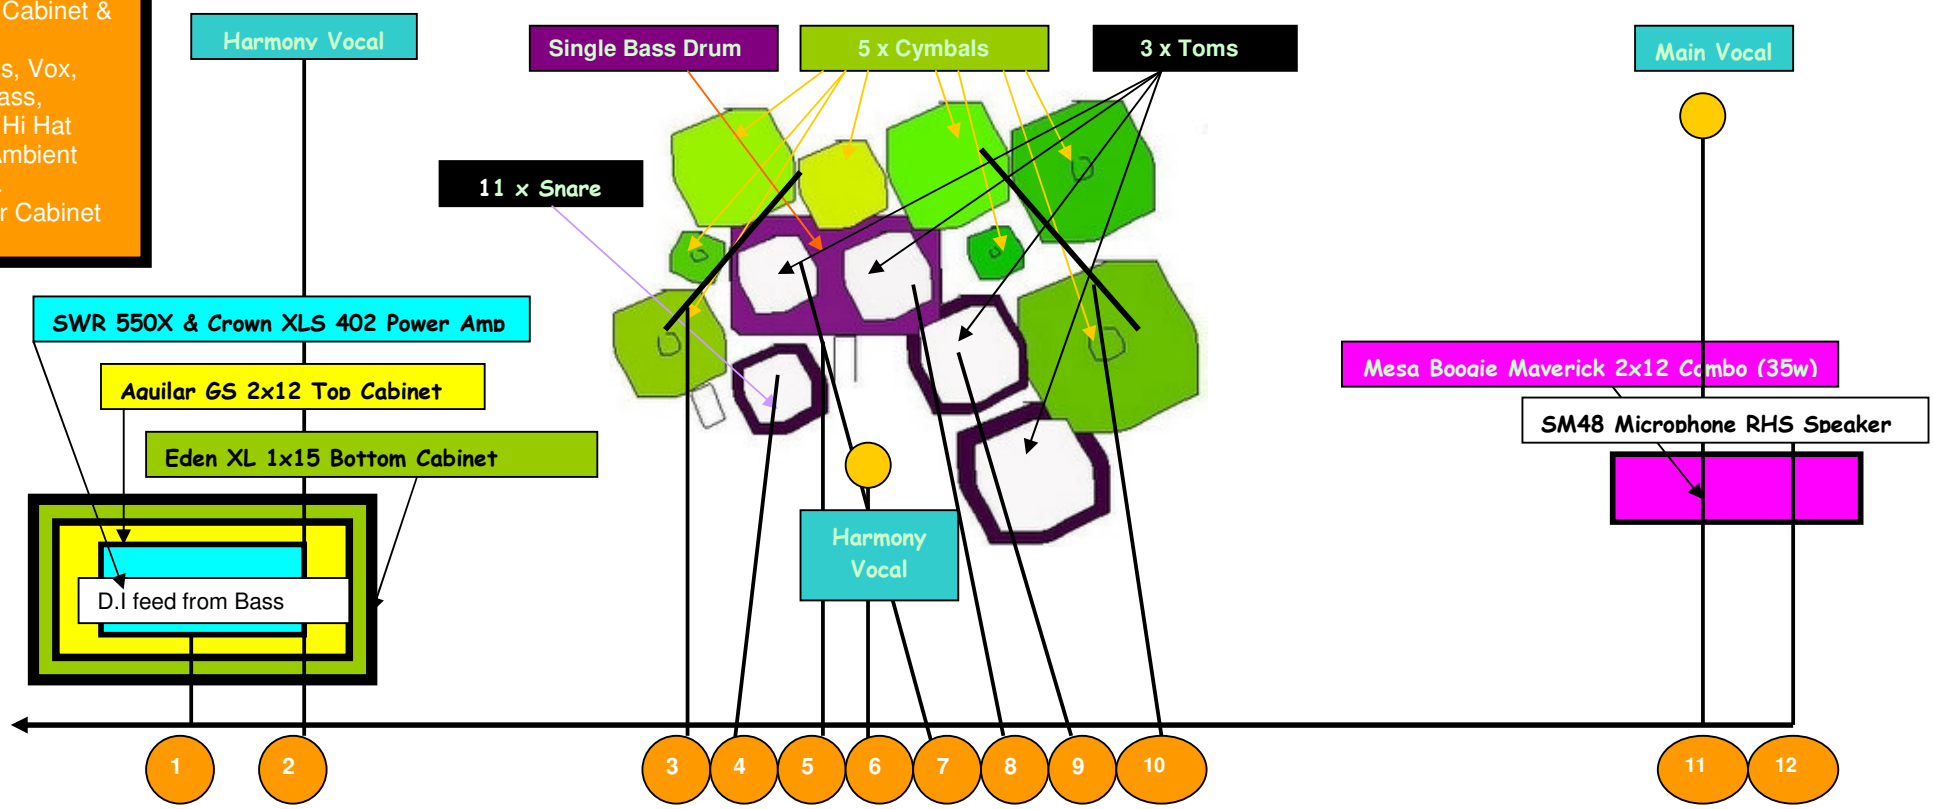

# Blue on Black - Stage Plan - Clive, Keith & Paul 27/06/09.

Total of 12 Lines to the Desk.  
 2 x Bass Cabinet & Vox.  
 8 x Drums, Vox, Snare, Bass, 3xToms, Hi Hat plus 2x Ambient Cymbals.  
 2 x Guitar Cabinet and Vox.

Harmony Vocal

Single Bass Drum

5 x Cymbals

3 x Toms

11 x Snare

Main Vocal

SWR 550X & Crown XLS 402 Power Amp

Aquilar 6S 2x12 Top Cabinet

Eden XL 1x15 Bottom Cabinet

D.I feed from Bass

Harmony Vocal

Mesa Boogie Maverick 2x12 Combo (35w)

SM48 Microphone RHS Speaker

1 2

3 4 5 6 7 8 9 10

11 12